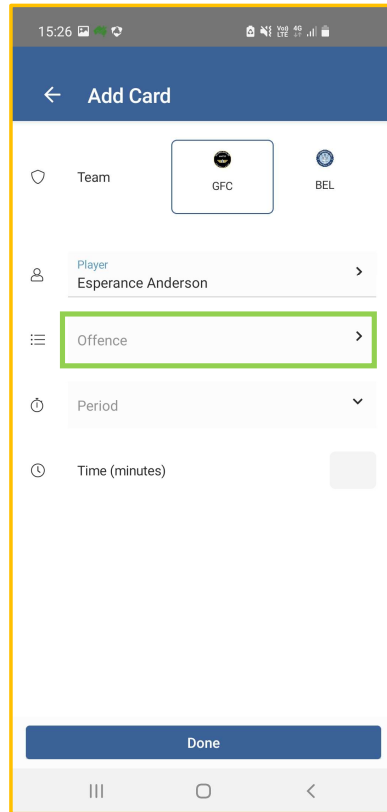

3a. Adding a Yellow Card (Player - Y1 to Y6)

1.

Select the Player who received the YC.

2.

Press the field labelled 'Offence' to select the correct YC offence.

3.

Select the YC offence that the Player was cautioned for.