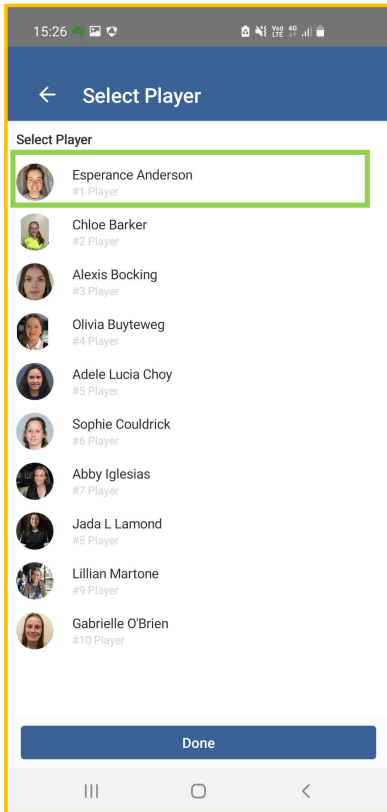

3a. Adding a Yellow Card (Player - Y1 to Y6)

1.

Select the Player who received the YC.

2.

Press the field labelled 'Offence' to select the correct YC offence.

3.

Select the YC offence that the Player was cautioned for.